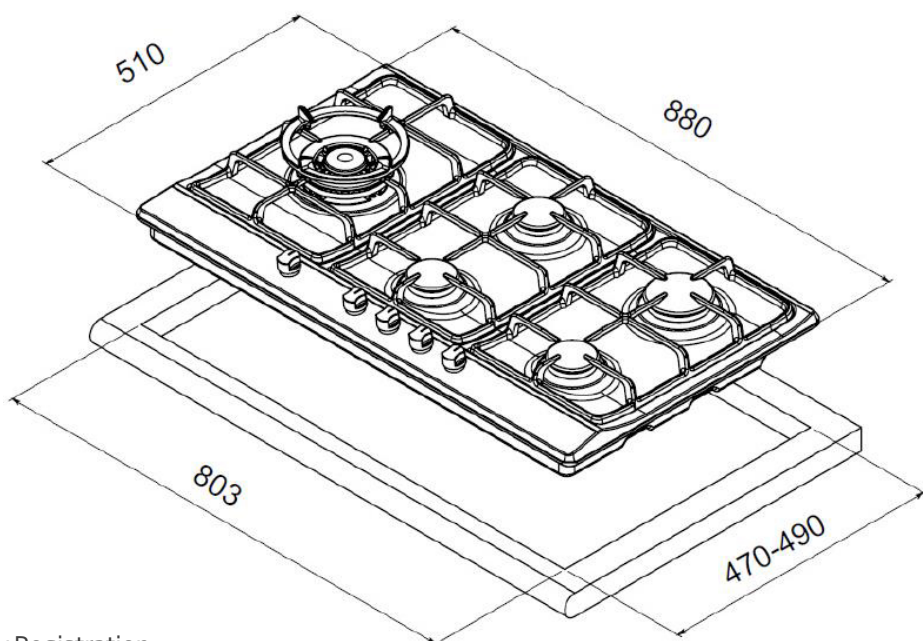

### Dimensions & Weights

Built-in dimensions (W x D):	880 x 470 mm
Unpacked height:	40 mm
Unpacked width:	880 mm
Unpacked depth:	510 mm
Unpacked weight:	13.0 kg
Packed height:	100 mm
Packed width:	940 mm
Packed depth:	660 mm
Packed weight:	19. kg

### Cooktop Zones

Left Zone:	18.0 Mj/h
Rear Middle Zone:	7.2 Mj/h
Rear Right Zone:	7.2 Mj/h
Front Middle Zone:	3.6 Mj/h
Front Right Zone:	10.44 Mj/h

Ean Code:	8690842041181
Manufacturers Warranty:	2 Years + 3 Years by Registration