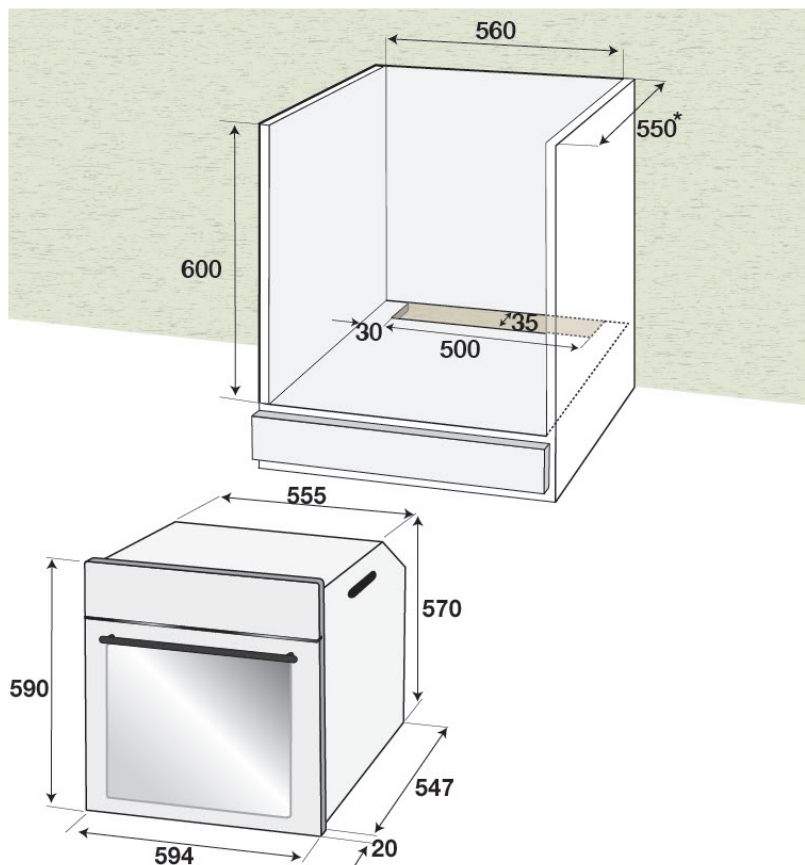

Cabinet Dimensions