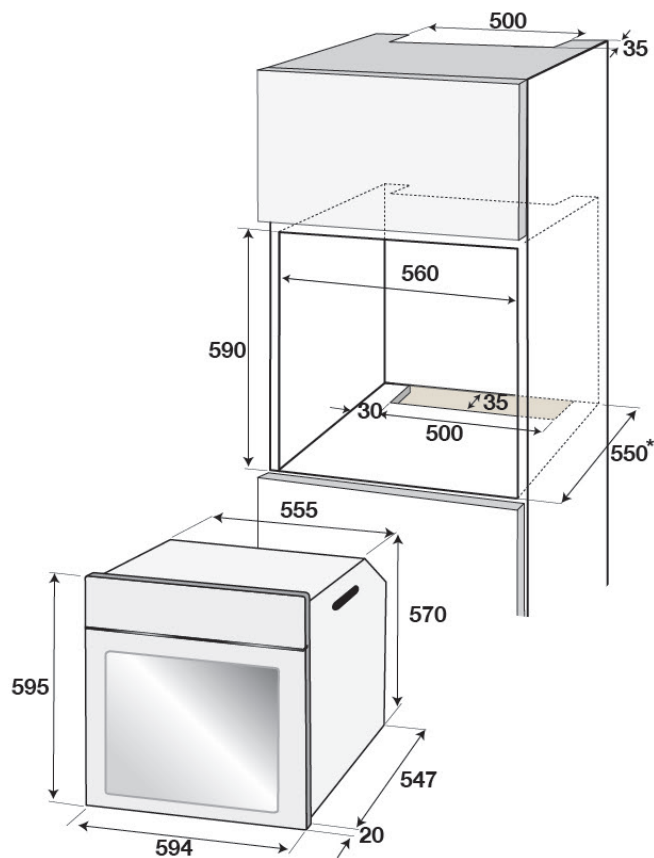

Under Bench Dimensions

Official partner of
the
everyday